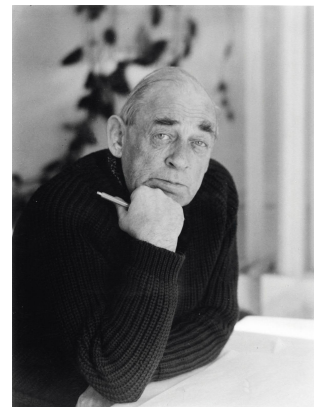

## Alvar Aalto and Otaniemi campus

The plan of the campus was designed by designer and architect Alvar Aalto (1898-1976)

- Inspiration from American campuses
- He designed many of the campus buildings as well, including e.g. the Undergraduate Centre, Otahalli sports center and Harald Herlin learning centre

Key words: modernism, natural light, and the "symbolism" of the red tiles

- The red tiles point at manufacturing and industrial work

The name of the university pays homage to the work of Alvar Aalto

2